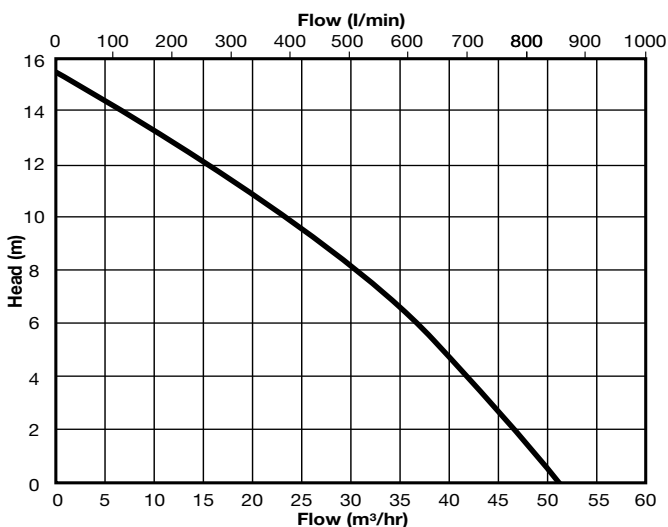

All Models IP68 rated.

Materials

Handle	Stainless Steel with rubber over-mold grip
Oil	ISO VG32
Motor Housing	Cast iron – class 25
Volute Housing	Cast iron – class 25
Rotor Shaft	300-series stainless steel
Seal Upper	Silicon carbide/silicon carbide
Seal Lower	*Viton double-lip
Impeller	Cast iron – class 25 (2-vane closed)
Fasteners	300-series stainless steel
Lift out Clasp	300-series stainless steel
Exterior Coating	Powder coated – all cast iron parts

*Viton is a Registered trade mark of Dupont Dow Elastomers LLC.

Performance Curve 50 Hz

Specifications subject to change without notice.