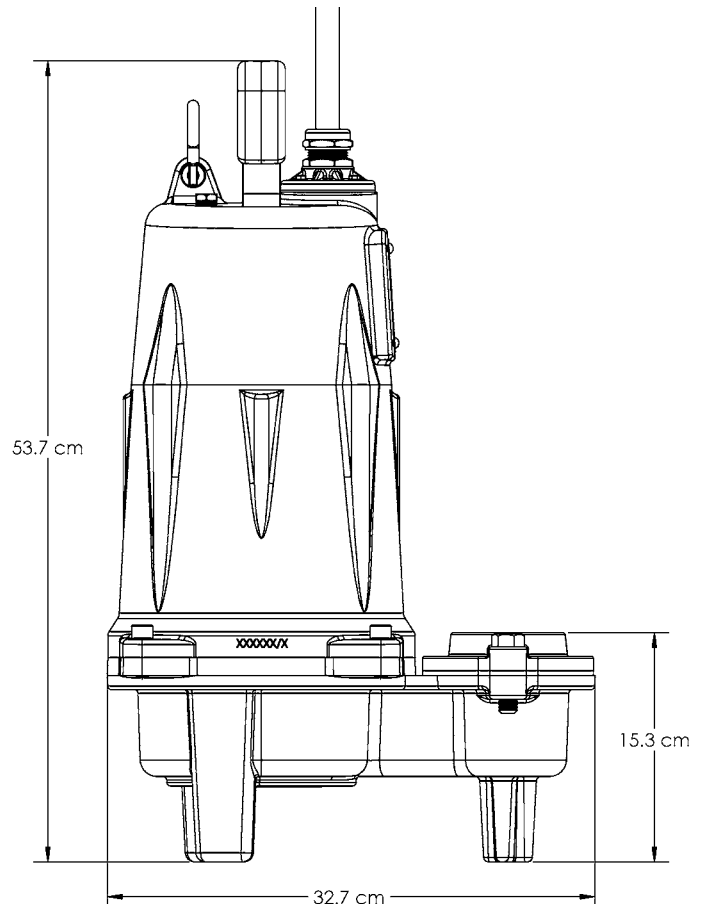

All Models IP68 rated.

Materials

Handle	Stainless Steel with rubber over-mold grip
Oil	ISO VG32
Motor Housing	Cast iron – class 25
Volute Housing	Cast iron – class 25
Rotor Shaft	300-series stainless steel
Seal Upper	Silicon carbide/silicon carbide
Seal Lower	*Viton double-lip
Impeller	Cast iron – class 25 (2-vane closed)
Fasteners	300-series stainless steel
Lift out Clasp	300-series stainless steel
Exterior Coating	Powder coated – all cast iron parts

*Viton is a Registered trade mark of Dupont Dow Elastomers LLC.

Performance Curve 50 Hz

Specifications subject to change without notice.